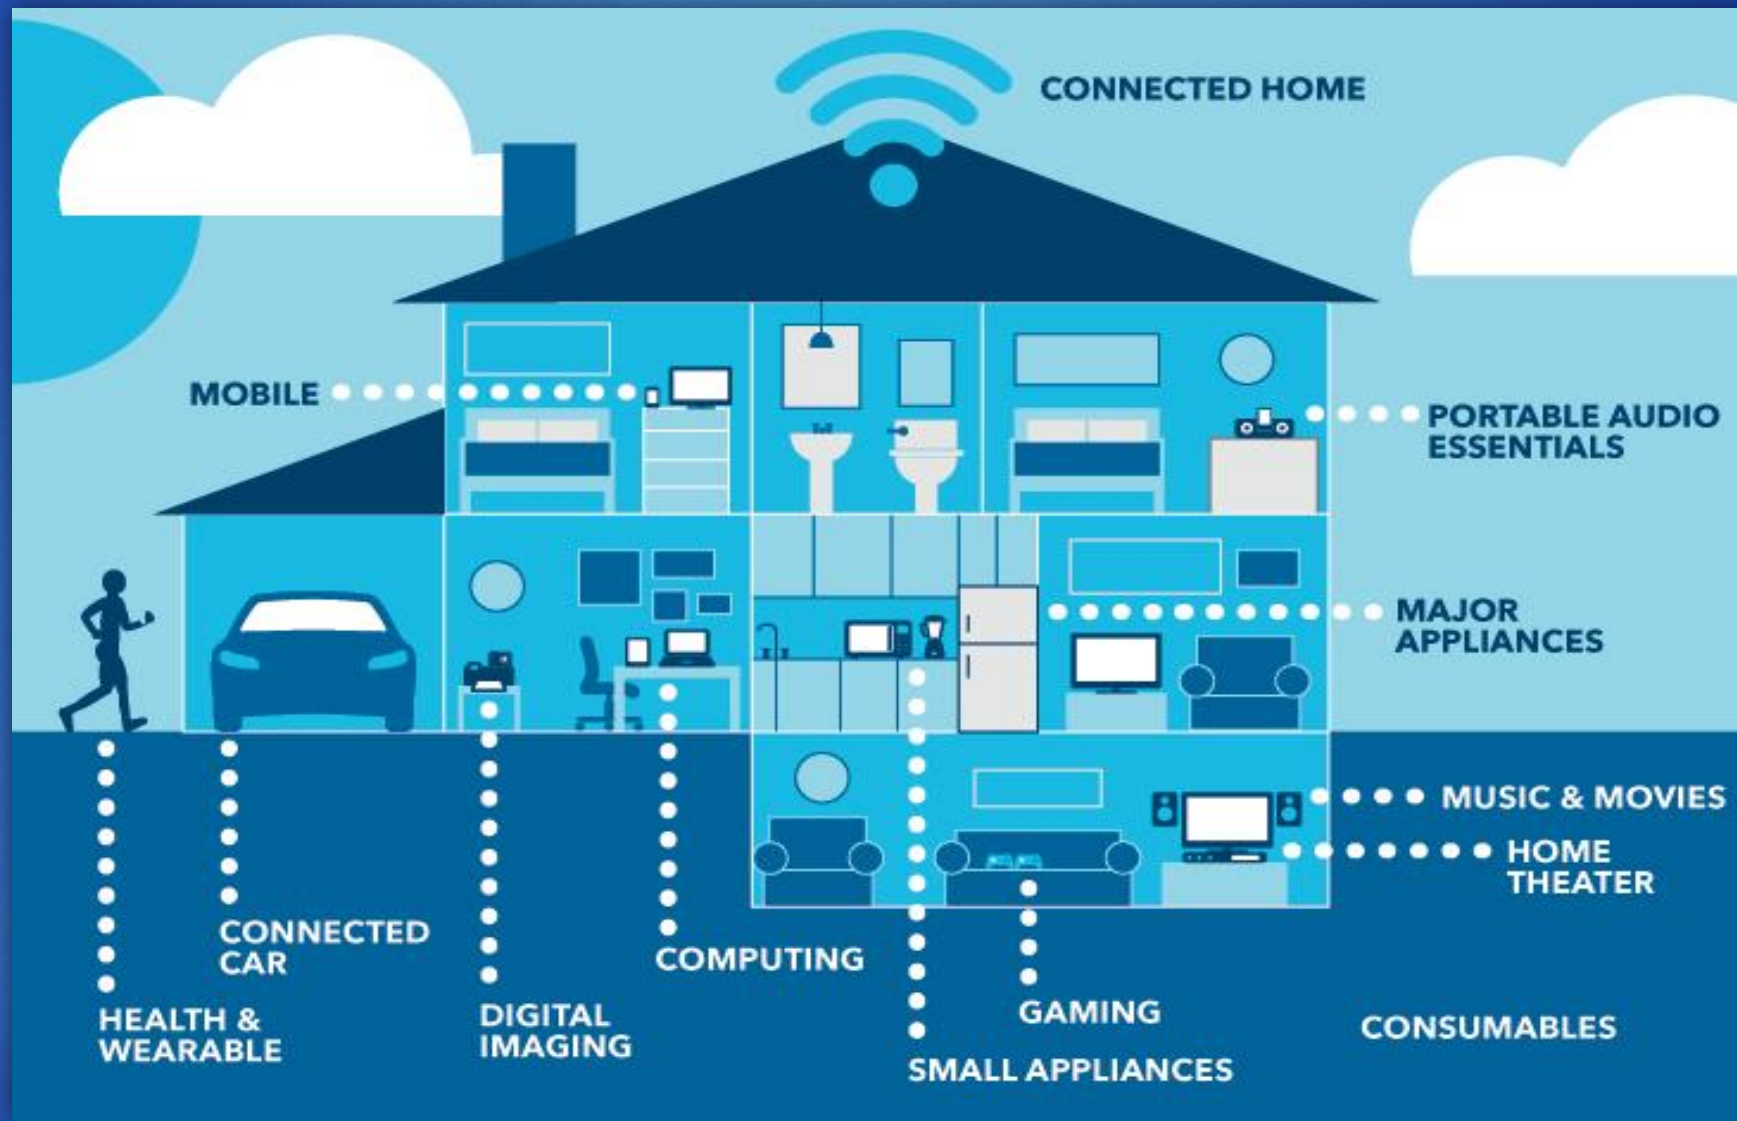

Connected Devices

Connected Home

presents

Connected Living

SECURITY

Geek

The logo features the word "Geek" in a large, white, rounded sans-serif font. Below it, the word "SQUAD" is written in a smaller, orange, all-caps sans-serif font, followed by a trademark symbol (TM). The entire text is contained within a black oval with a light gray border. In the top right corner of the dark gray background, there is a solid orange vertical rectangle.